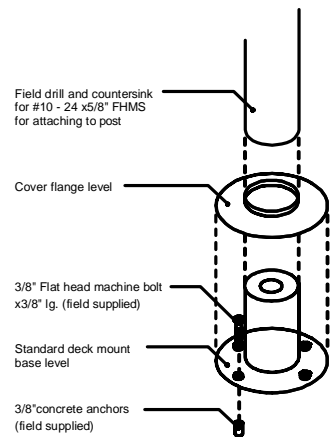

Common Handrail/Guardrail Applications

Tate Access Floors, Inc.
 7510 Montevideo Road
 Jessup, MD 20794
 Tel (410) 799-4200
 Fax (410) 799-4207

POST MOUNT AT SUBFLOOR

POST MOUNT AT ACCESS FLOOR