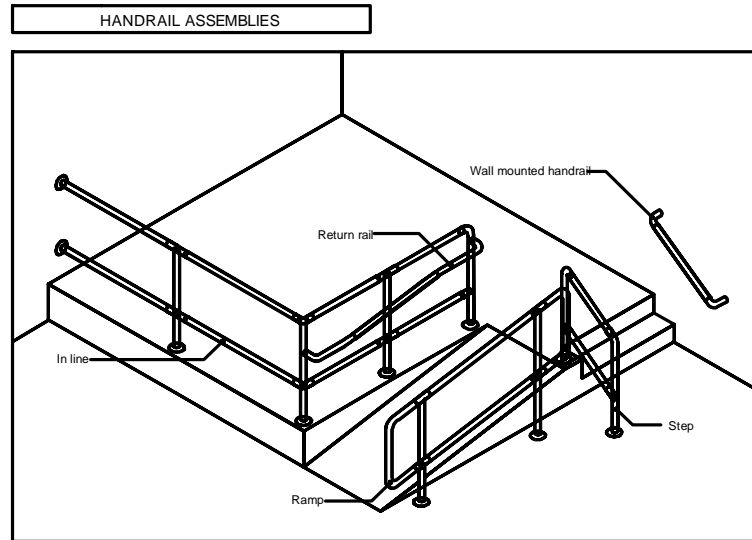

Common Handrail/Guardrail Applications

Tate Access Floors, Inc.
 7510 Montevideo Road
 Jessup, MD 20794
 Tel (410) 799-4200
 Fax (410) 799-4207

POST MOUNT AT SUBFLOOR

POST MOUNT AT ACCESS FLOOR