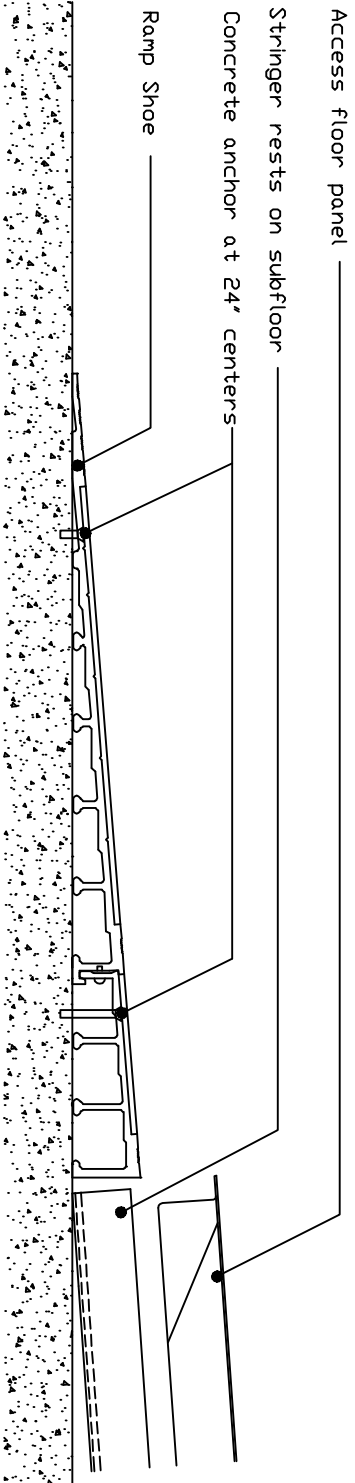

# Standard Height Ramp Details

Tate Access Floors, Inc.  
7510 Montview Road  
Jessup, MD 20794  
Tel (410) 798-4200  
Fax (410) 798-4207

**Tate**<sup>®</sup>  
2008 Tate Access Floors, Inc.

## Bottom of ramp

## Connections at swivel pedestal head